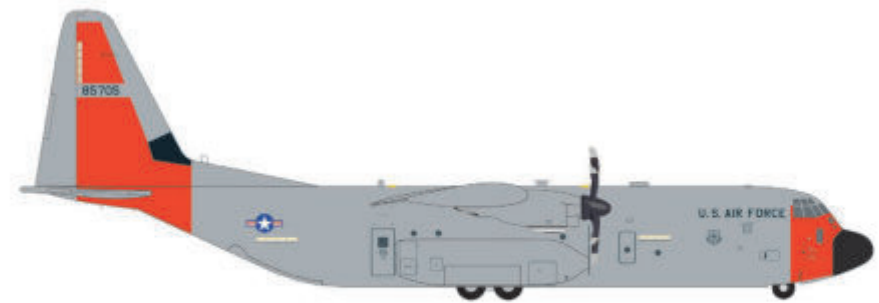

572200
U.S. Air Force Lockheed Martin C-130J-30 Super Hercules - 61st Airlift Squadron, 19th Airlift Wing, Little Rock Air Base “Four Horsemen” – 08-5705

↔ 17,2 cm (S) (M) 1/200
99,95 €