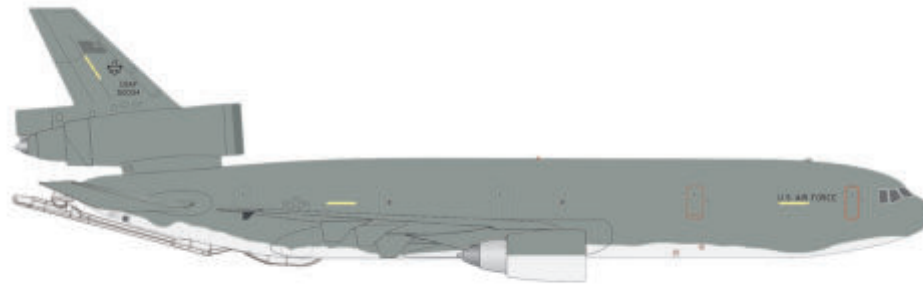

536479
U.S. Air Force McDonnell Douglas KC-10A Extender - 2nd Bomb Wing, Barksdale Air Base, Operation Desert Storm "Louisiana Yard Dog" – 85-0034
↔ 11,1 cm (M) 1/500 42,95 €