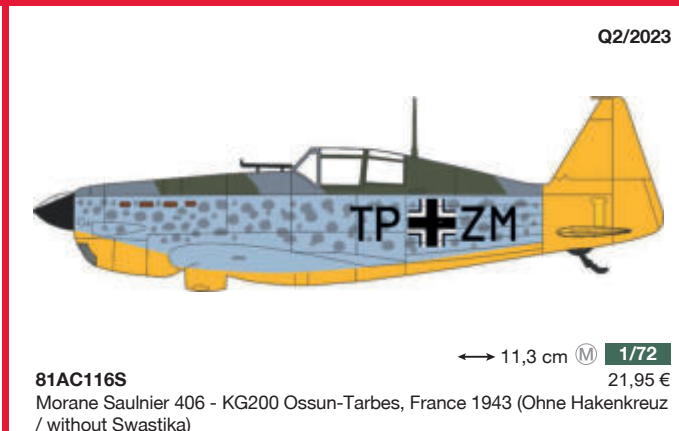

Vertrieb nur in Europa ohne GB / Distributed only in Europe without UK