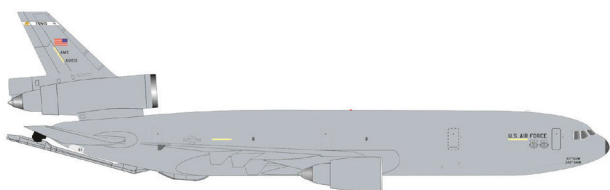

On September 26, 2024, the last two KC-10 Extenders left Travis Air Force Base. Since 1980, the KC-10 had been a crucial asset for U.S. and allied forces, flying airlift and aerial refueling missions across the globe. Often referred to as the "Gucci-10" because of its comfortable and spacious interior compared to other military aircraft, the KC-10 could carry twice as much fuel as the older KC-135 and at the same time almost as much cargo as the C-17 Globemaster. To commemorate its retirement, Herpa is releasing a small three-model, limited-edition series of the trijet. The first model sports the insignia of the 60th Air Mobility Wing, the final U.S. Air Force unit to operate the Extender. The here newly announced tanker models will be released in the original color schemes in which they were delivered to the U.S. and Dutch air forces.

Bereits angekündigt:
Already announced:

538367 U.S. Air Force KC-10 60th Air Mobility Wing – KC-10 Flyout (News II)

05-06 2025

538374 ↔ 11,1 cm 1:500
Royal Netherlands Air Force McDonnell Douglas KDC-10 Extender - 334 Squadron, Eindhoven Air Base – T-264 "Prins Bernhard" 48,95 €

05-06 2025

538381 ↔ 11,1 cm 1:500
U.S. Air Force McDonnell Douglas KC-10 Extender - 2nd Bomb Wing, Barksdale Air Base – 79-0433 48,95 €

05-06 2025

538411 ↔ 7,9 cm 1:500
TUIfly Boeing 737 Max 8 "50 Jahre" – D-AMAH "Fuerteventura" 39,95 €

Das 50. Jubiläum feierte TUIfly mit einer außergewöhnlichen Sonderlackierung. Auf dem knapp 40 Meter langen Rumpf wird die Entwicklung der Designs der beliebten Ferienfluggesellschaft mit den aktuellen TUIfly Farben im vorderen Rumpfbereich, dem HLX-Anstrich in der Mitte und der ursprünglichen Hapag-Lloyd Flug Lackierung am Heck dargestellt. Den Wandel hat Herpa über Jahrzehnte begleitet, angefangen im Jahr 1993 mit einer ersten Boeing 737-400 im klassischen blau-orangen Auftritt der Hapag-Lloyd Flug hin zur modernen 737 Max von heute.

TUIfly celebrated its 50th anniversary with an unusual special livery. The almost 40 meter long fuselage shows the development of the popular leisure airline's outfit with the current TUIfly colors at the front, the HLX livery in the middle and the original Hapag-Lloyd Flug livery at the rear. Herpa has accompanied the change over the decades, starting in 1993 with a first Boeing 737-400 in the classic blue and orange livery of Hapag-Lloyd Flug and ending with today's modern 737 Max.