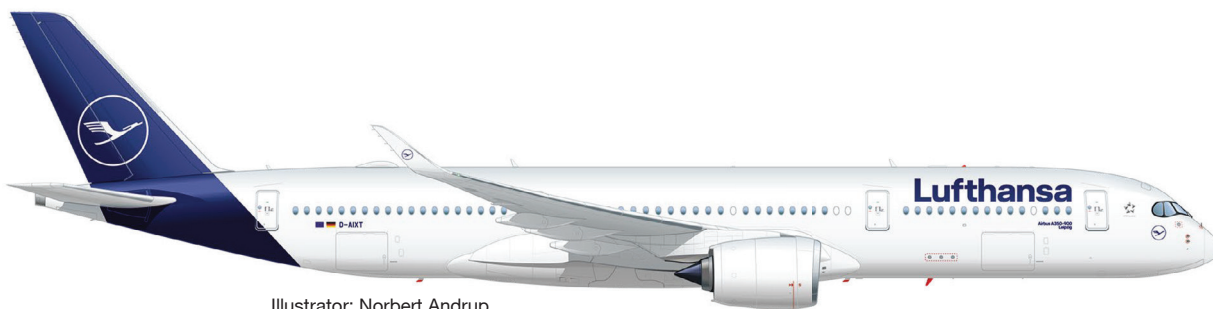

05-06 2025

Illustrator: Norbert Andrup

559577-001 Lufthansa Airbus A350-900 – D-AIXT “Leipzig”

↔ 33,4 cm 1:500
109,95 €

05-06 2025