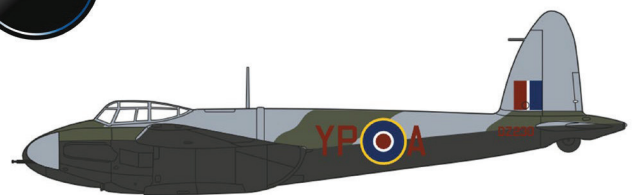

81AC128 ↔ 18,8 cm 1:72
DH Mosquito NF Mk.II - P.G.Wykeham-Barnes, RAF No.23 Sqn., Malta 1943 – DZ230 / YP-A 29,95 €